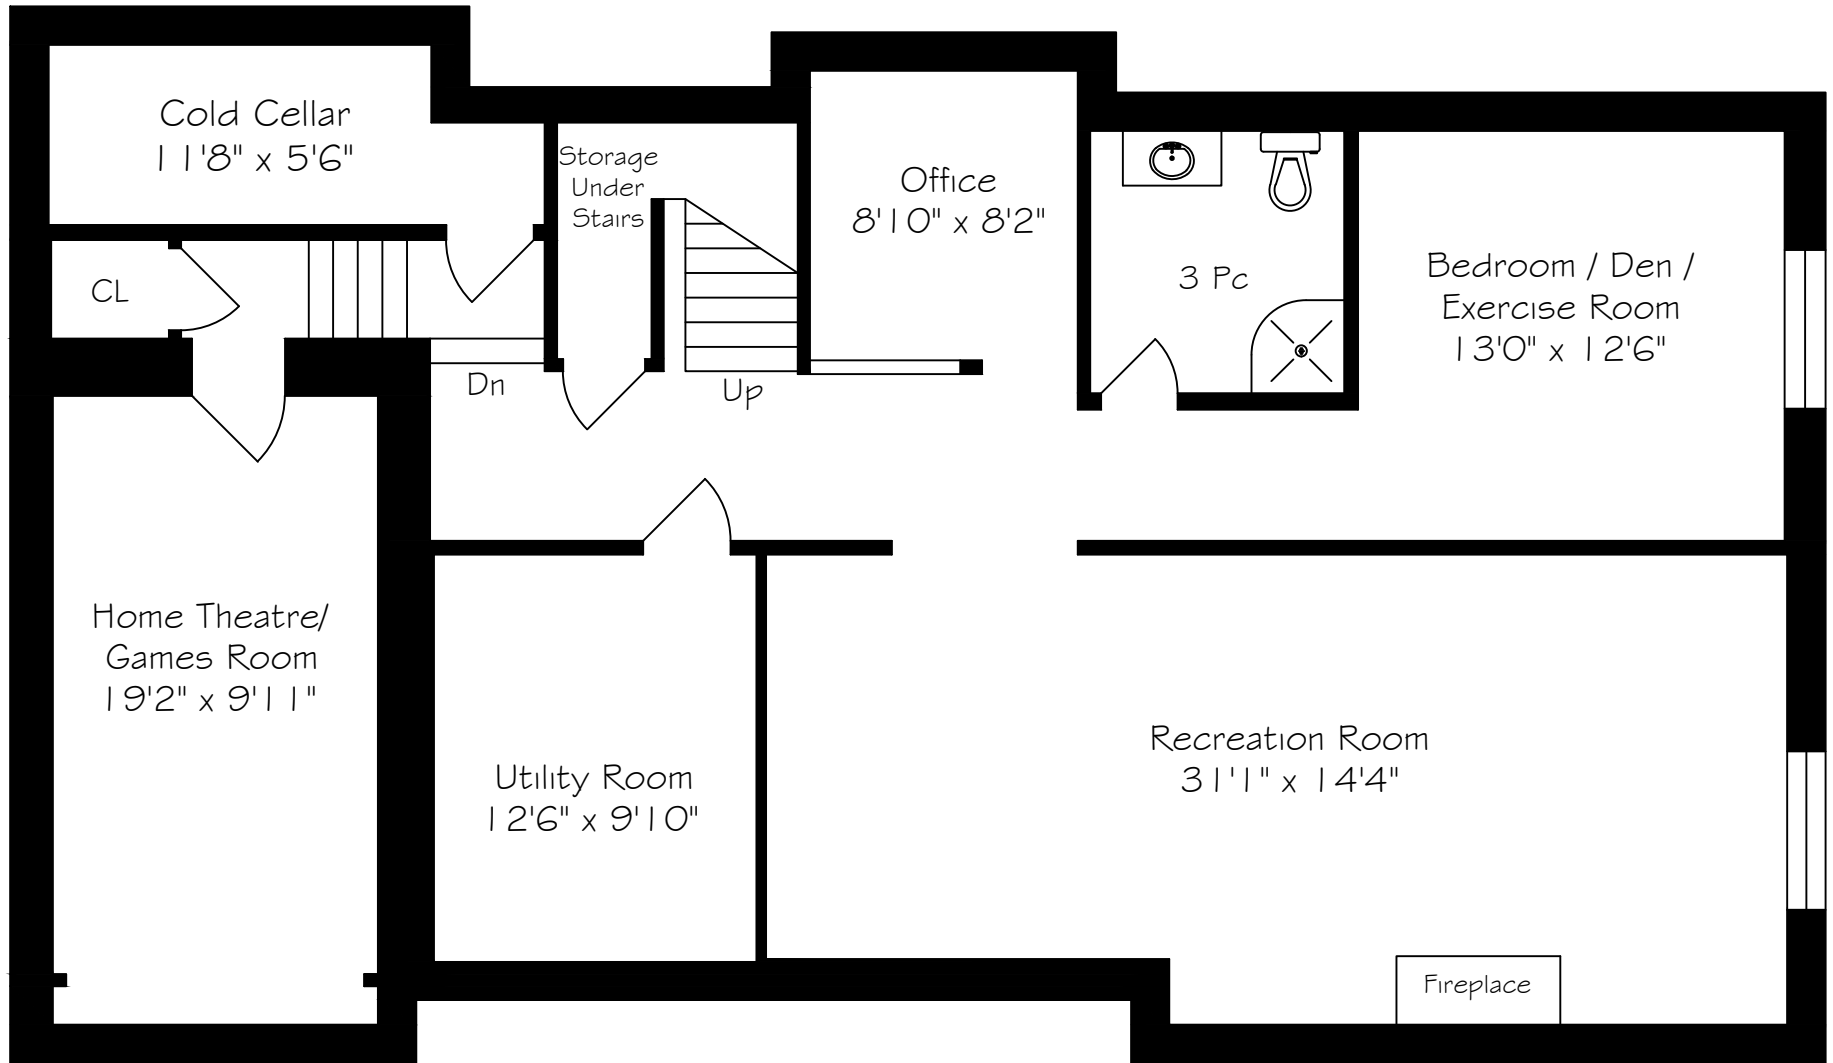

38 Lacewood Crescent

Main Floor - 1774 SQUARE FEET

Measurements and Calculations are approximate
To be used as guidelines only

Second Floor - 1526 SQUARE FEET

Measurements and Calculations are approximate

To be used as guidelines only

Lower Level - 1653 SQUARE FEET

Measurements and Calculations are approximate

To be used as guidelines only