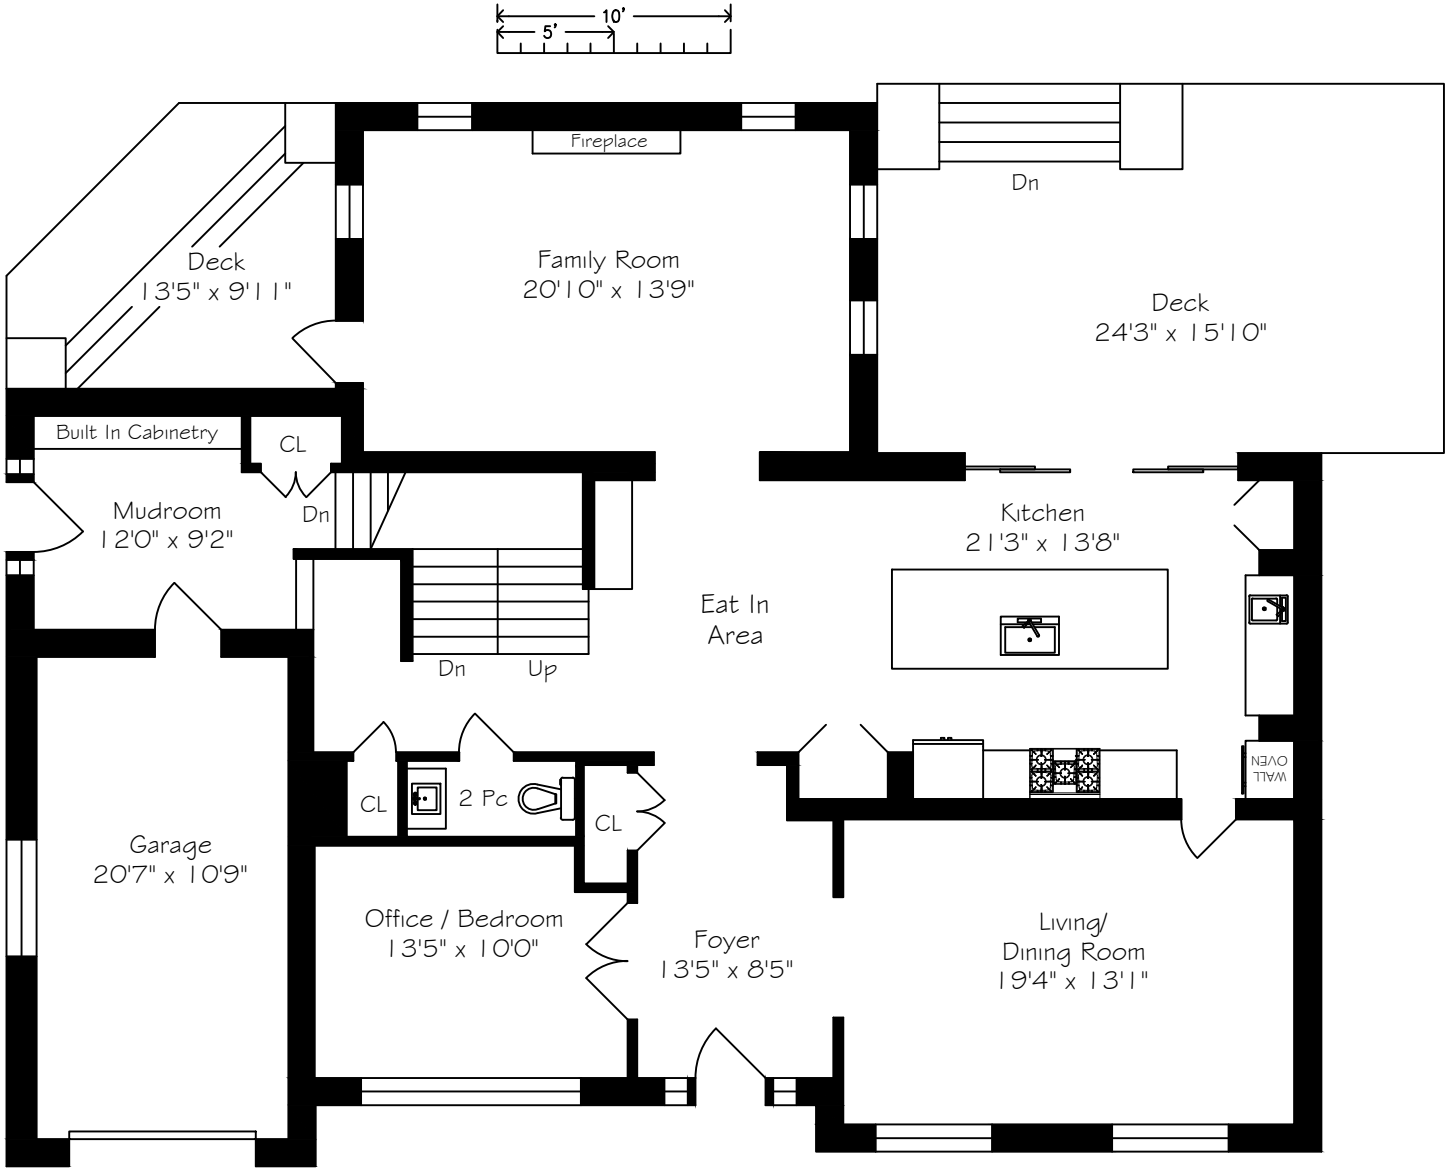

38 Lacewood Crescent

Main Floor - 1774 SQUARE FEET

Measurements and Calculations are approximate
To be used as guidelines only

Second Floor - 1526 SQUARE FEET

Measurements and Calculations are approximate

To be used as guidelines only

Lower Level - 1653 SQUARE FEET

Measurements and Calculations are approximate

To be used as guidelines only