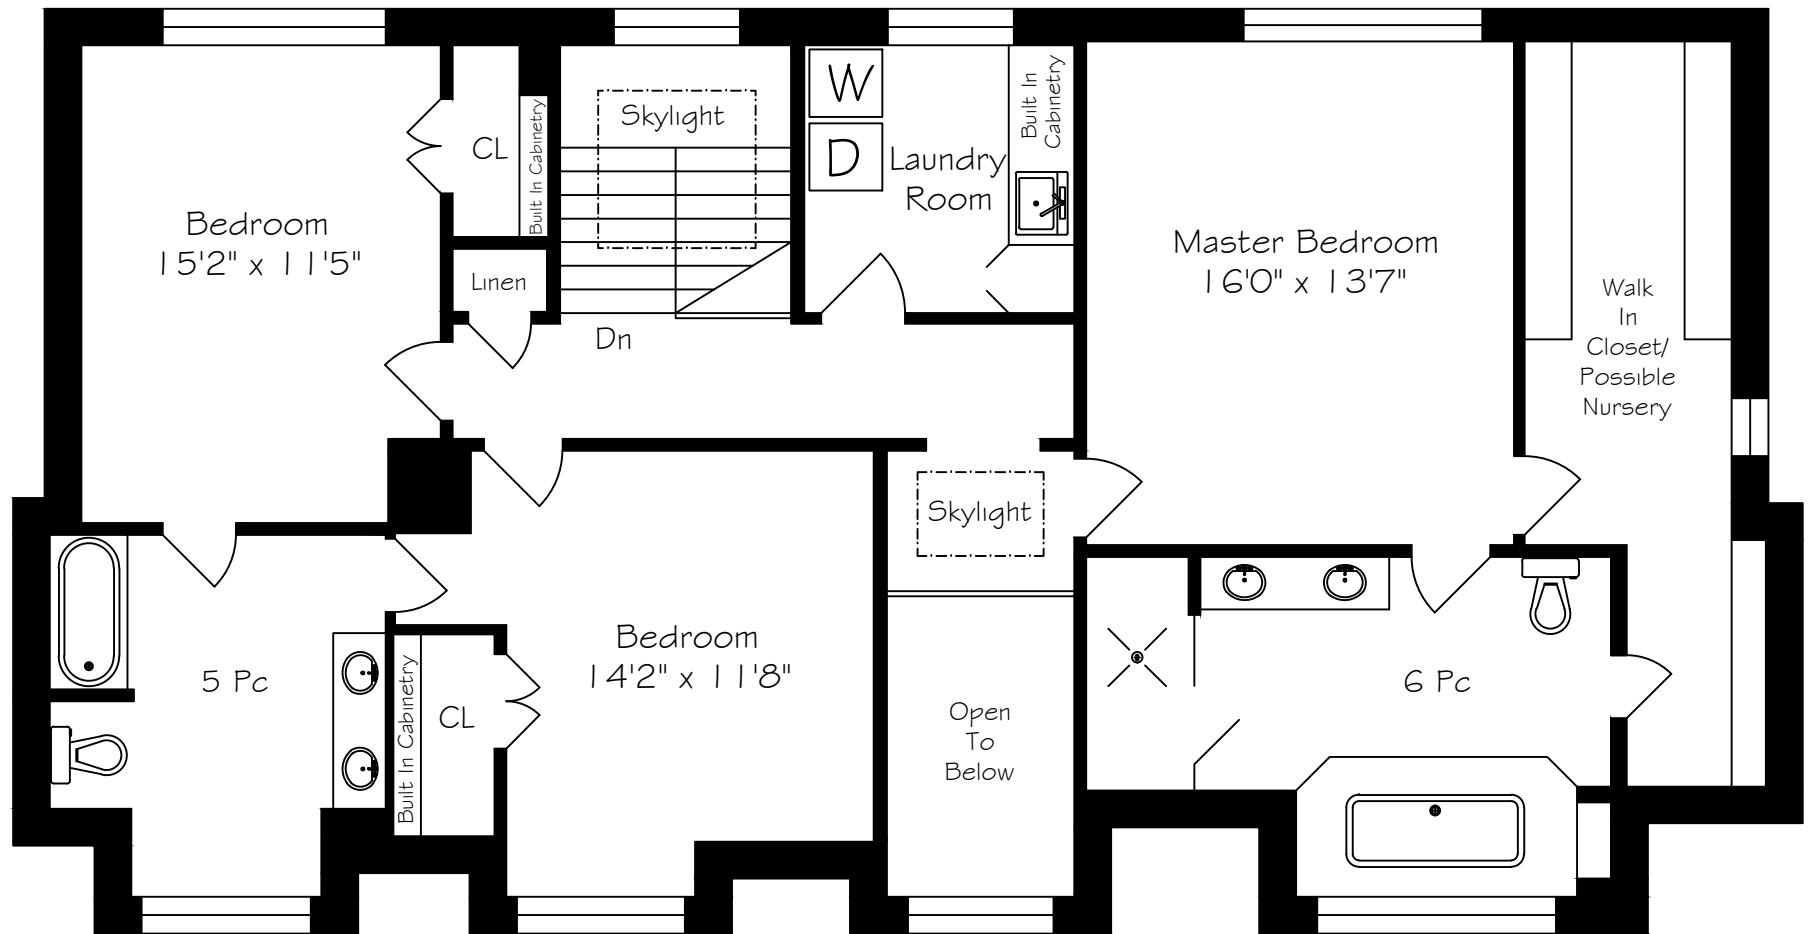

38 Lacewood Crescent

Main Floor - 1774 SQUARE FEET

Measurements and Calculations are approximate
To be used as guidelines only

Second Floor - 1526 SQUARE FEET

Measurements and Calculations are approximate

To be used as guidelines only

Lower Level - 1653 SQUARE FEET

Measurements and Calculations are approximate

To be used as guidelines only