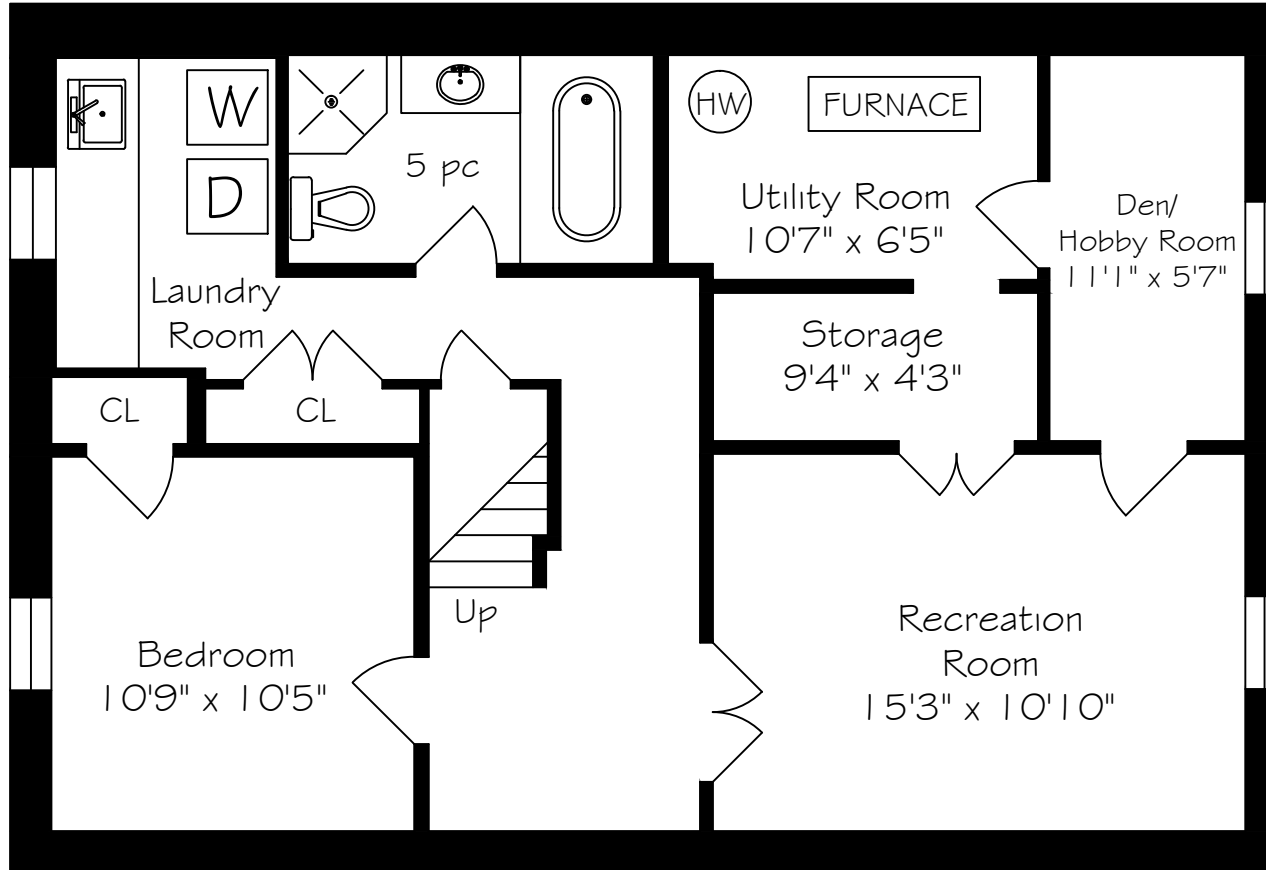

# 6 Caravan Drive

Main Floor - 913 Square Feet

Measurements and Calculations are approximate  
To be used as guidelines only

# 6 Caravan Drive

Second Floor - 972 Square Feet

Measurements and Calculations are approximate  
To be used as guidelines only

# 6 Caravan Drive

Lower Level - 913 Square Feet

Measurements and Calculations are approximate  
To be used as guidelines only