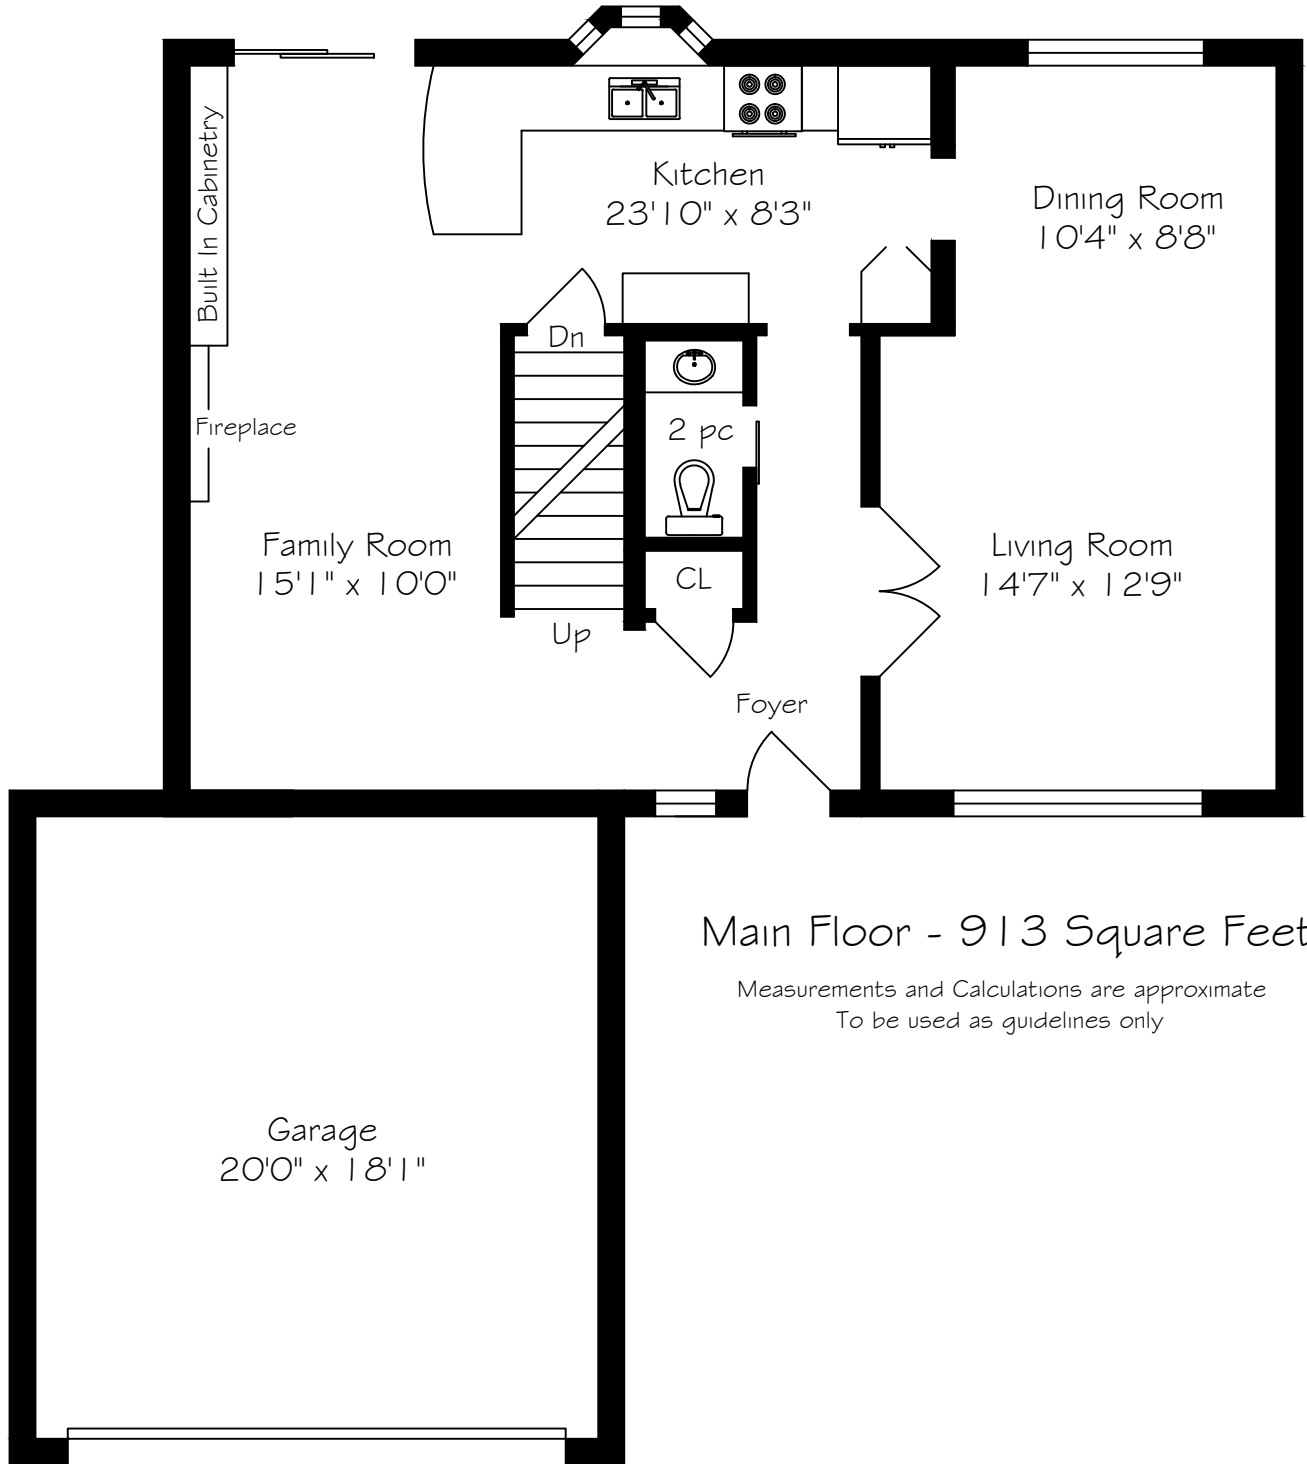

# 6 Caravan Drive

Main Floor - 913 Square Feet

Measurements and Calculations are approximate  
To be used as guidelines only

# 6 Caravan Drive

Second Floor - 972 Square Feet

Measurements and Calculations are approximate  
To be used as guidelines only

# 6 Caravan Drive

Lower Level - 913 Square Feet

Measurements and Calculations are approximate  
To be used as guidelines only