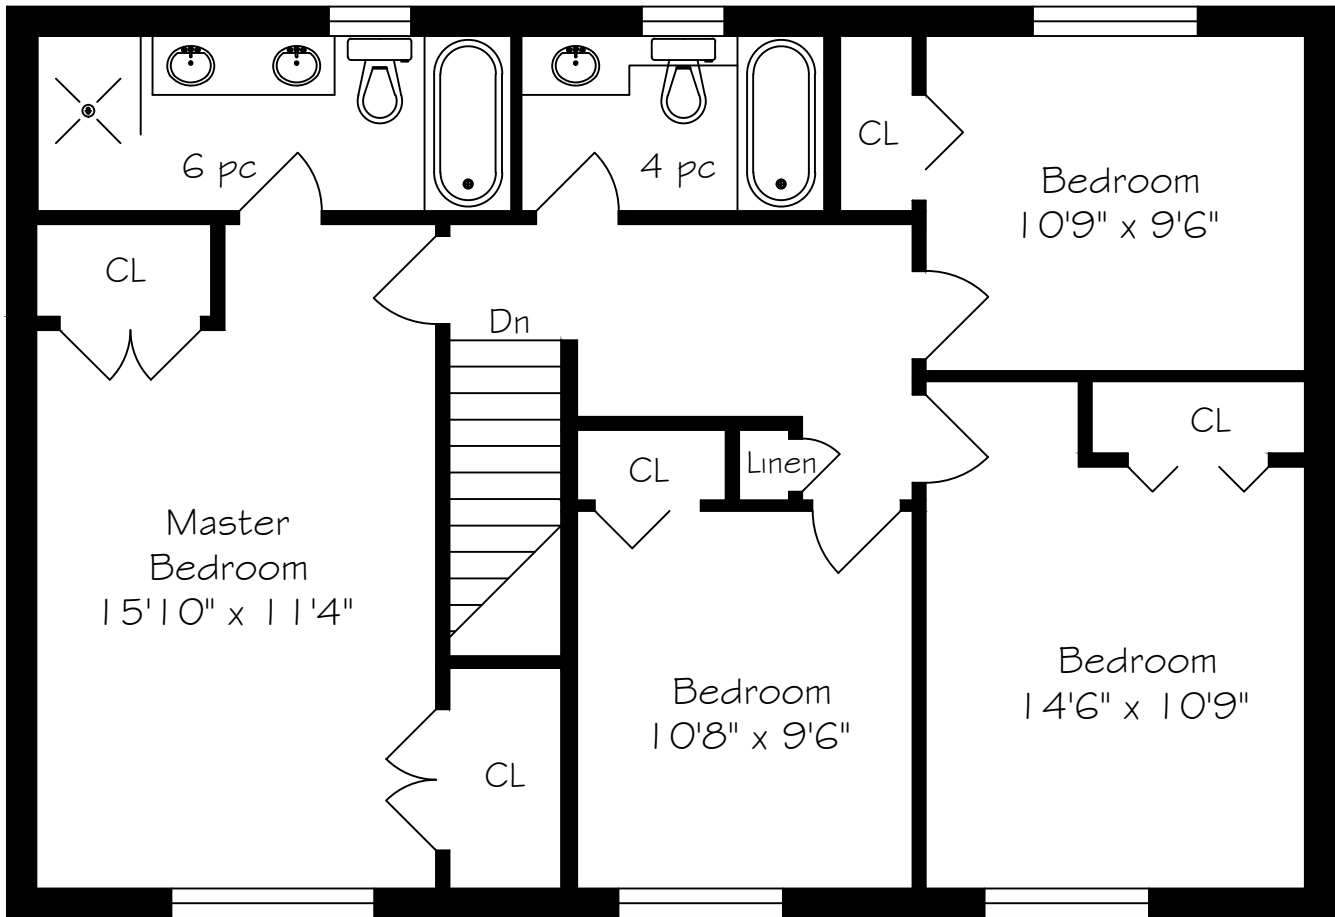

# 6 Caravan Drive

Main Floor - 913 Square Feet

Measurements and Calculations are approximate  
To be used as guidelines only

# 6 Caravan Drive

Second Floor - 972 Square Feet

Measurements and Calculations are approximate  
To be used as guidelines only

# 6 Caravan Drive

Lower Level - 913 Square Feet

Measurements and Calculations are approximate  
To be used as guidelines only