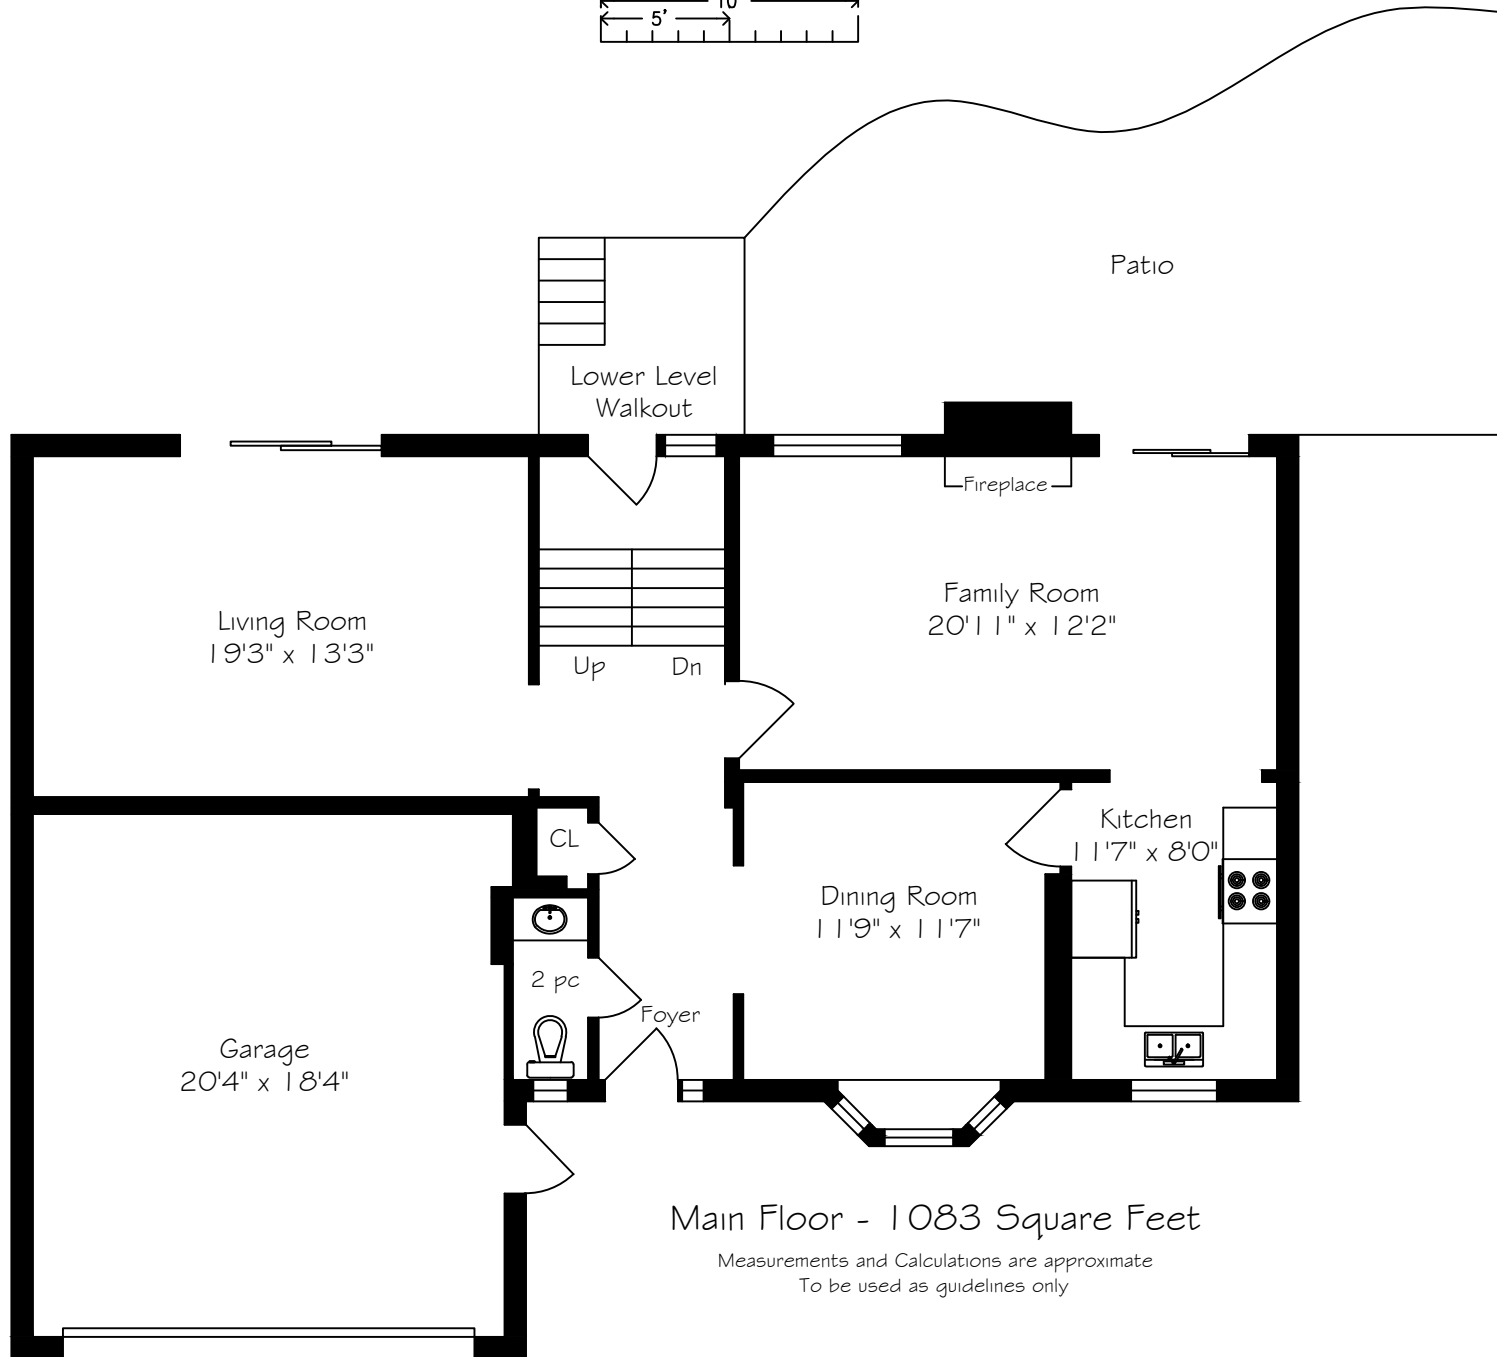

# 8 Aldenham Crescent

Main Floor - 1083 Square Feet

Measurements and Calculations are approximate  
To be used as guidelines only

# 8 Aldenham Crescent

Second Floor - 1072 Square Feet

Measurements and Calculations are approximate  
To be used as guidelines only

# 8 Aldenham Crescent

Lower Level - 1083 Square Feet

Measurements and Calculations are approximate  
To be used as guidelines only