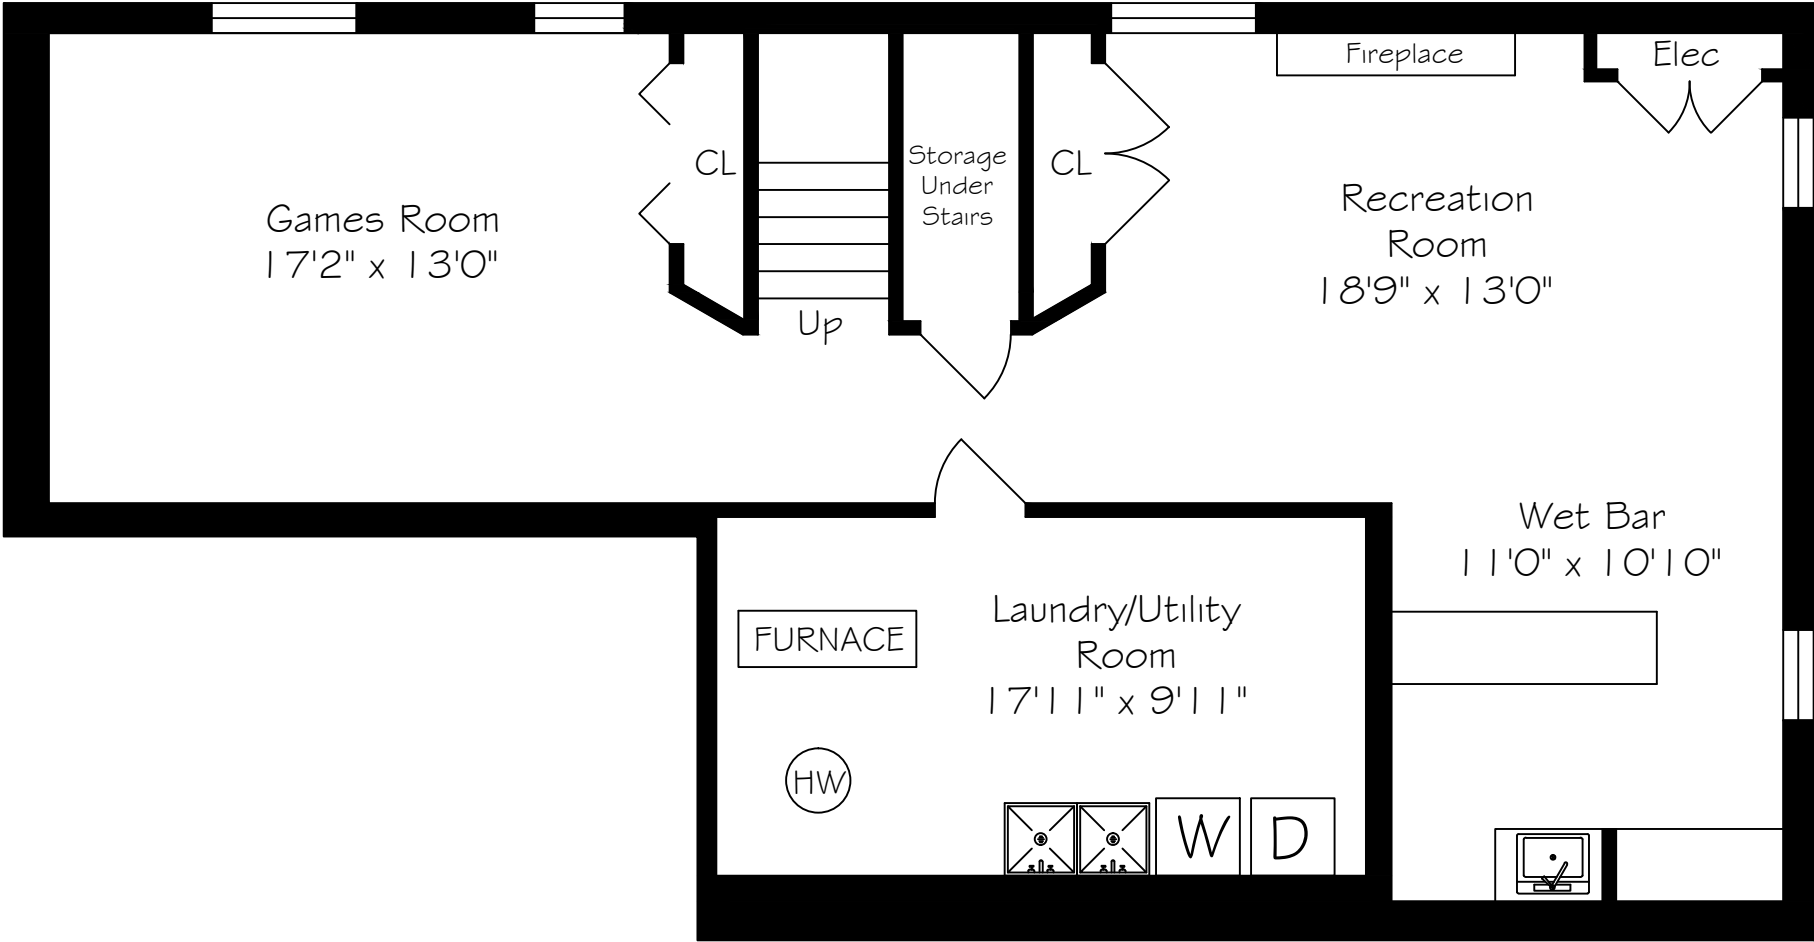

# 8 Aldenham Crescent

Main Floor - 1083 Square Feet

Measurements and Calculations are approximate  
To be used as guidelines only

# 8 Aldenham Crescent

Second Floor - 1072 Square Feet

Measurements and Calculations are approximate  
To be used as guidelines only

# 8 Aldenham Crescent

Lower Level - 1083 Square Feet

Measurements and Calculations are approximate  
To be used as guidelines only