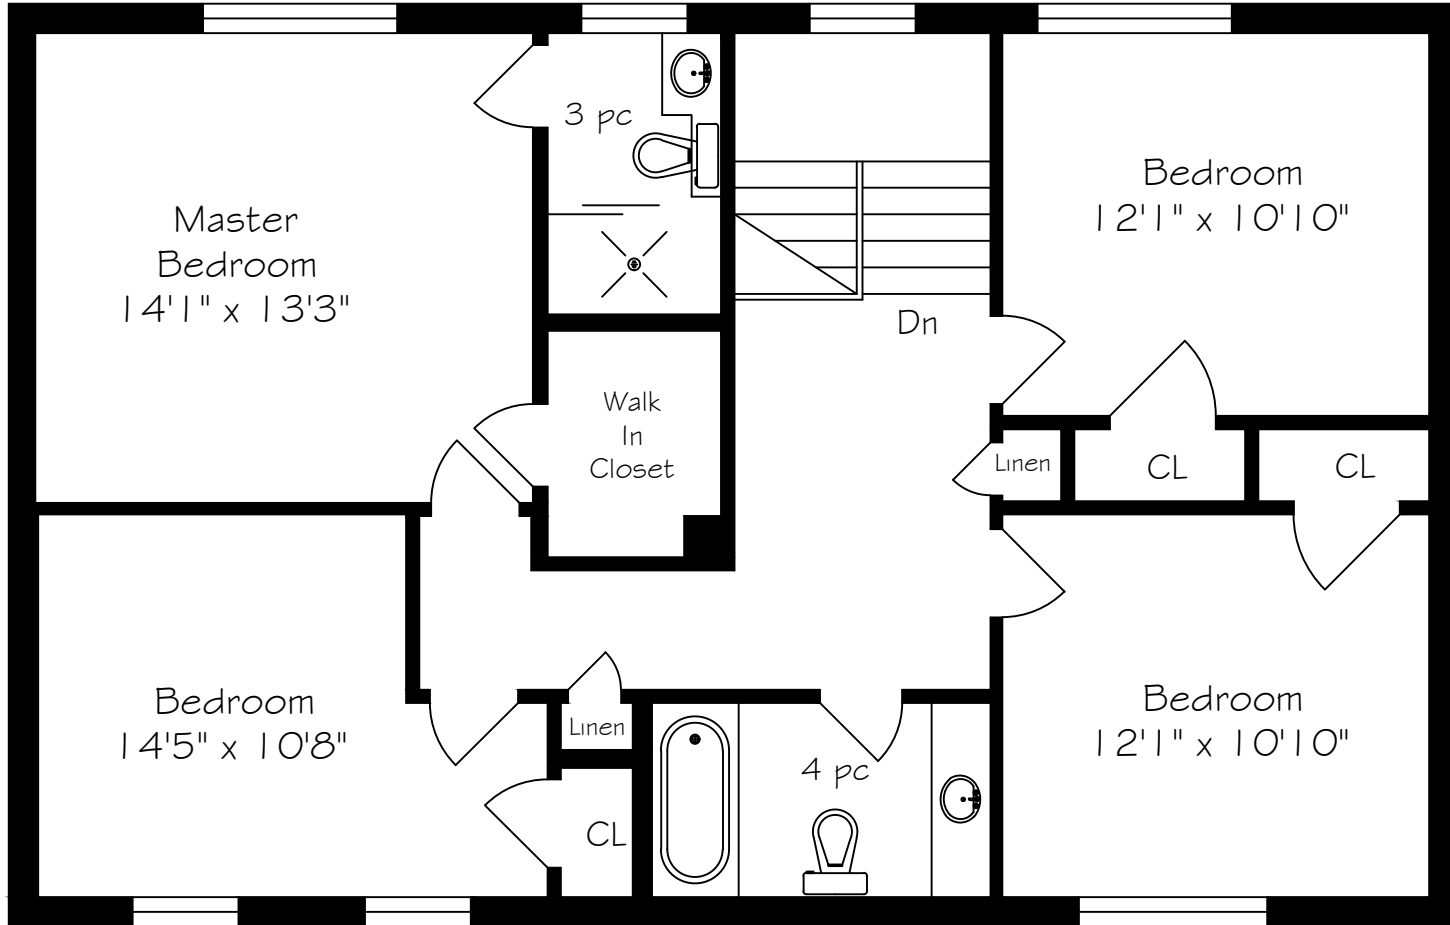

# 8 Aldenham Crescent

Main Floor - 1083 Square Feet

Measurements and Calculations are approximate  
To be used as guidelines only

# 8 Aldenham Crescent

Second Floor - 1072 Square Feet

Measurements and Calculations are approximate  
To be used as guidelines only

# 8 Aldenham Crescent

Lower Level - 1083 Square Feet

Measurements and Calculations are approximate  
To be used as guidelines only