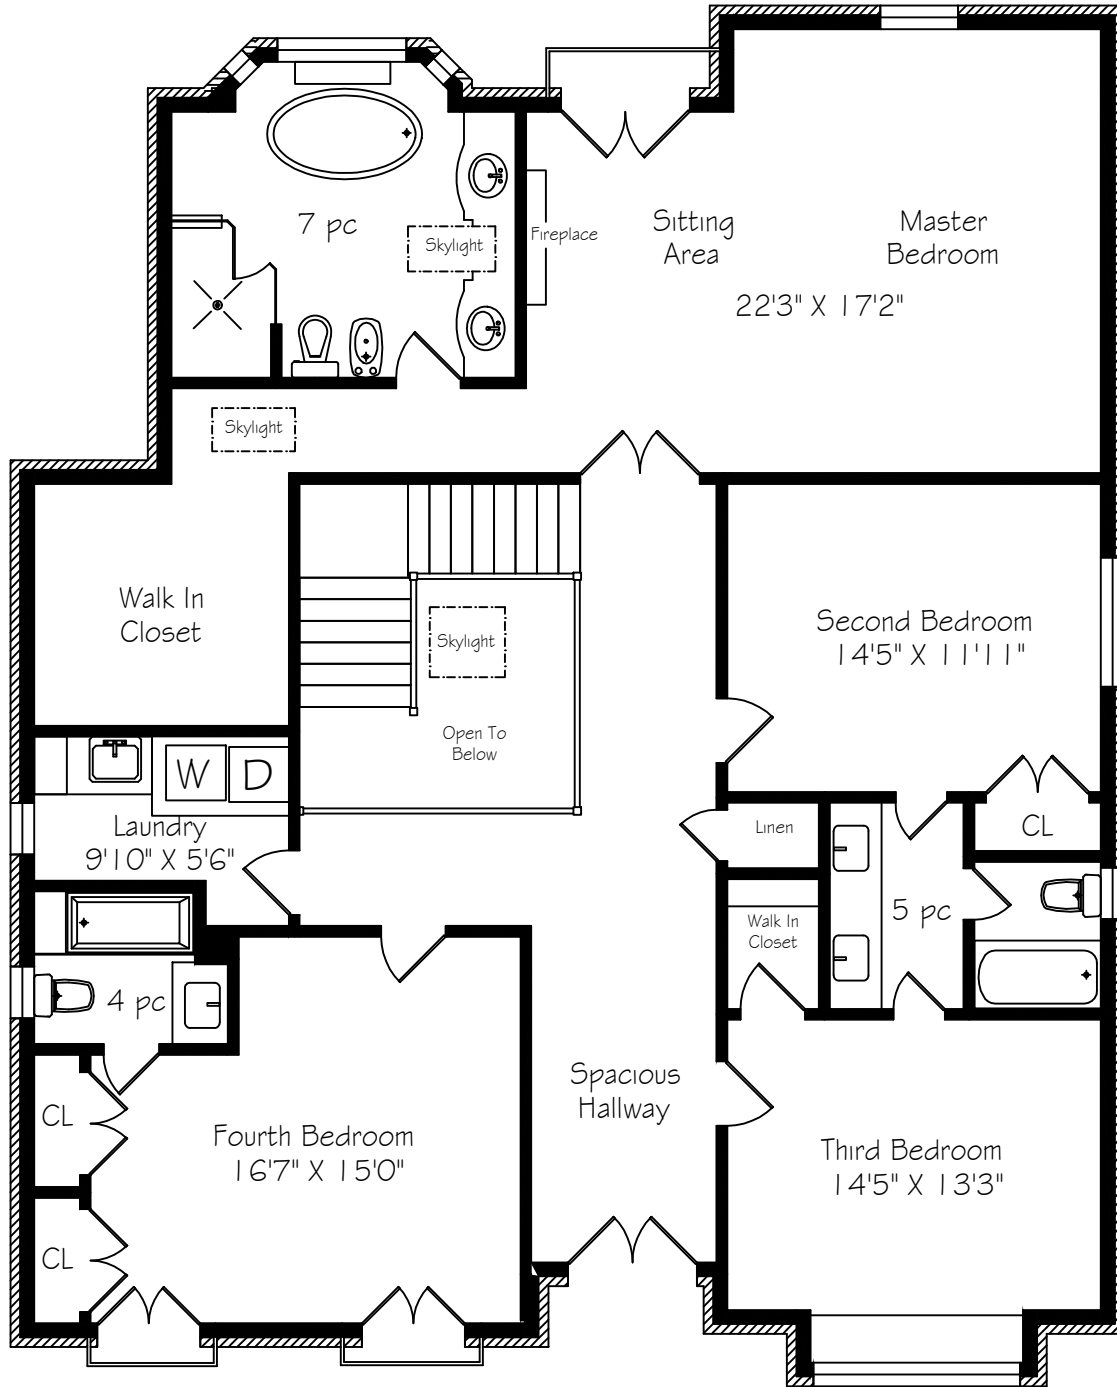

# 12 Broadleaf Road

Main Floor  
1678 Square Feet

Measurements and Calculations are approximate  
To be used as guidelines only

# 12 Broadleaf Road

Second Floor  
2022 Square Feet

Measurements and Calculations are approximate  
To be used as guidelines only

# 12 Broadleaf Road

Lower Level  
1686 Square Feet

Measurements and Calculations are approximate  
To be used as guidelines only