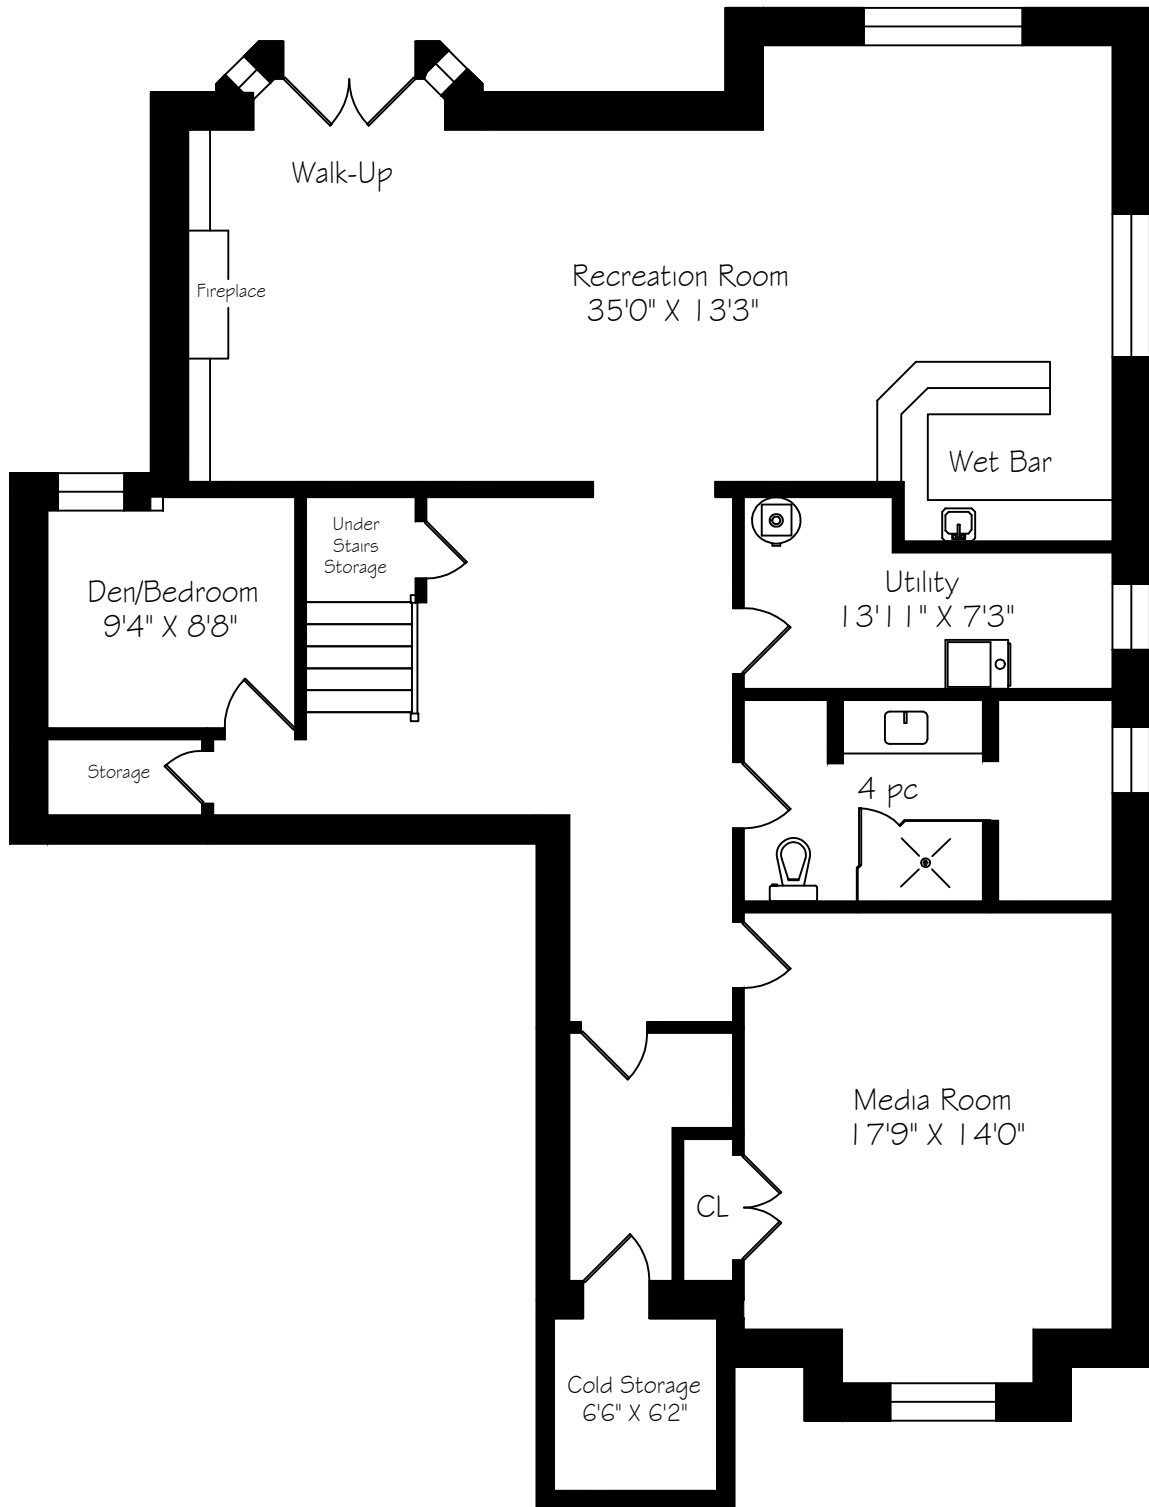

# 12 Broadleaf Road

Main Floor  
1678 Square Feet

Measurements and Calculations are approximate  
To be used as guidelines only

# 12 Broadleaf Road

Second Floor  
2022 Square Feet

Measurements and Calculations are approximate  
To be used as guidelines only

# 12 Broadleaf Road

Lower Level  
1686 Square Feet

Measurements and Calculations are approximate  
To be used as guidelines only