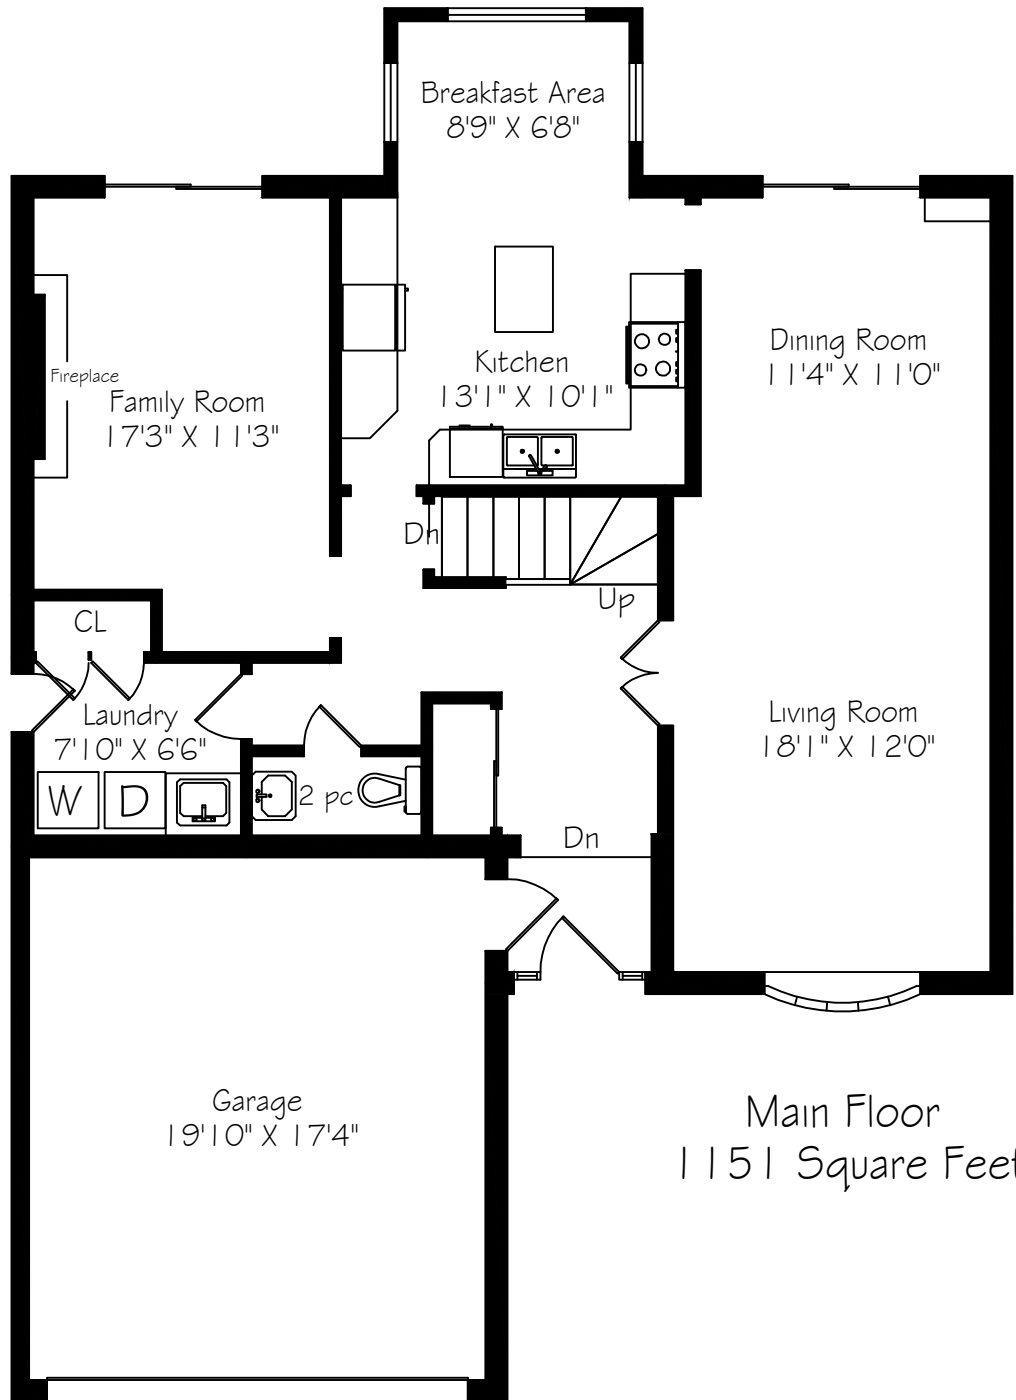

22 Geraldine Court

Measurements and Calculations are approximate
To be used as guidelines only

22 Geraldine Court

Measurements and Calculations are approximate
To be used as guidelines only

Second Floor
1236 Square Feet

22 Geraldine Court

Measurements and Calculations are approximate
To be used as guidelines only

Lower Level
1057 Square Feet