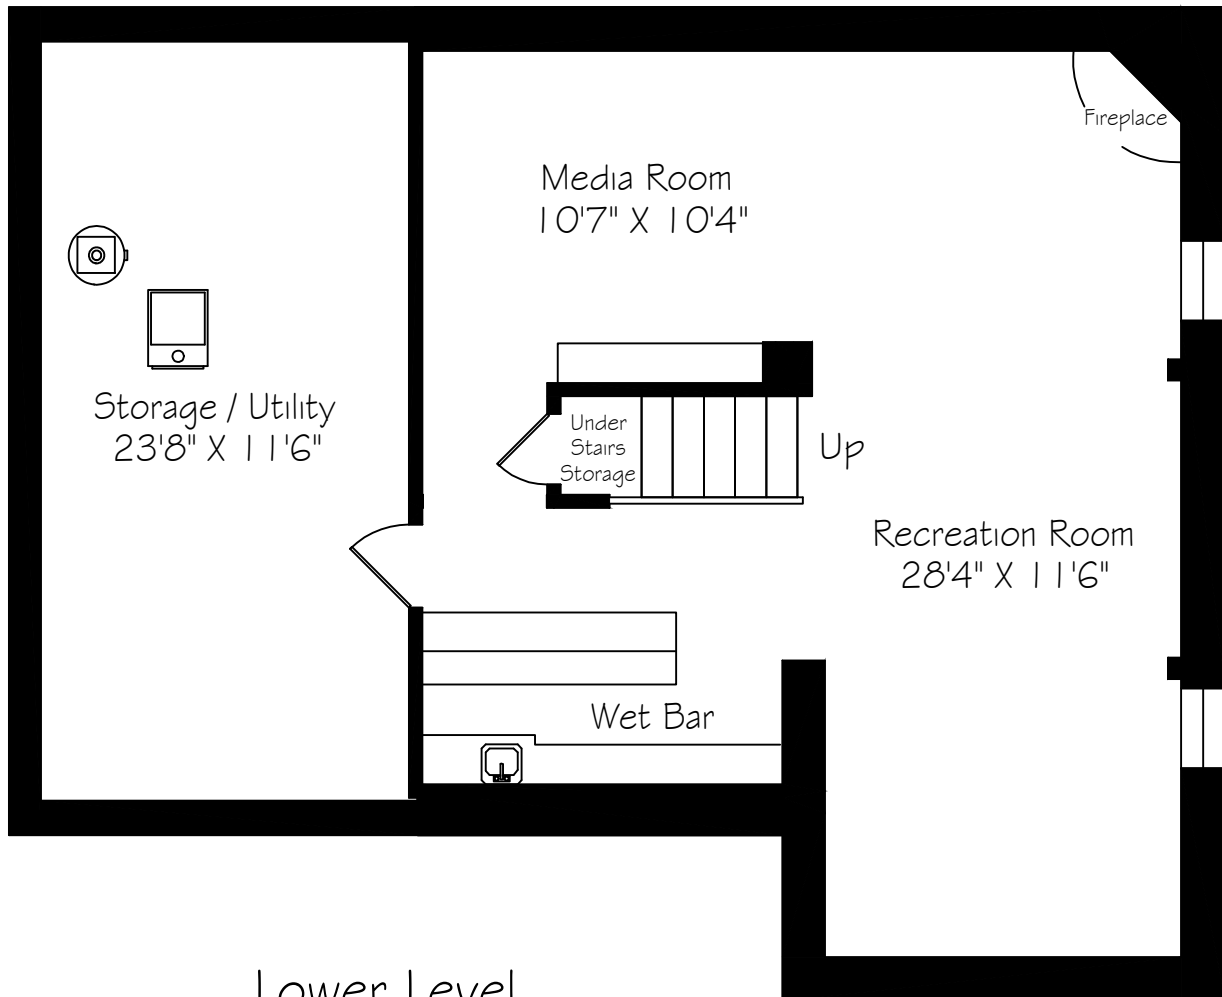

22 Geraldine Court

Measurements and Calculations are approximate
To be used as guidelines only

22 Geraldine Court

Measurements and Calculations are approximate
To be used as guidelines only

Second Floor
1236 Square Feet

22 Geraldine Court

Measurements and Calculations are approximate
To be used as guidelines only

Lower Level
1057 Square Feet