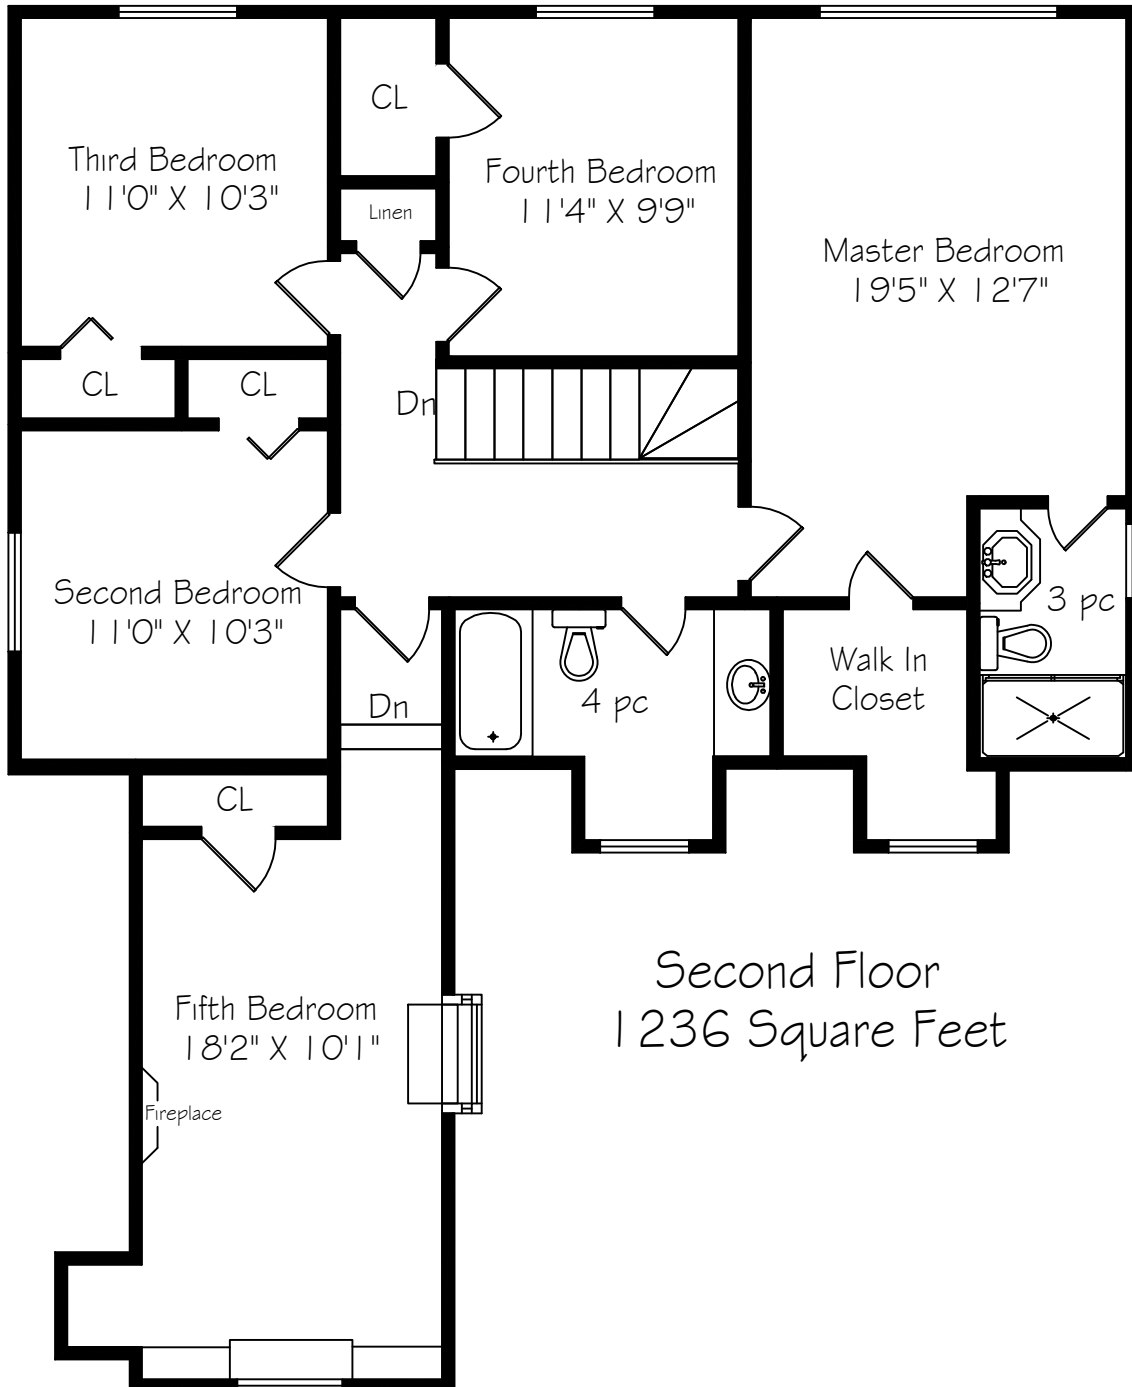

22 Geraldine Court

Measurements and Calculations are approximate
To be used as guidelines only

22 Geraldine Court

Measurements and Calculations are approximate
To be used as guidelines only

Second Floor
1236 Square Feet

22 Geraldine Court

Measurements and Calculations are approximate
To be used as guidelines only

Lower Level
1057 Square Feet