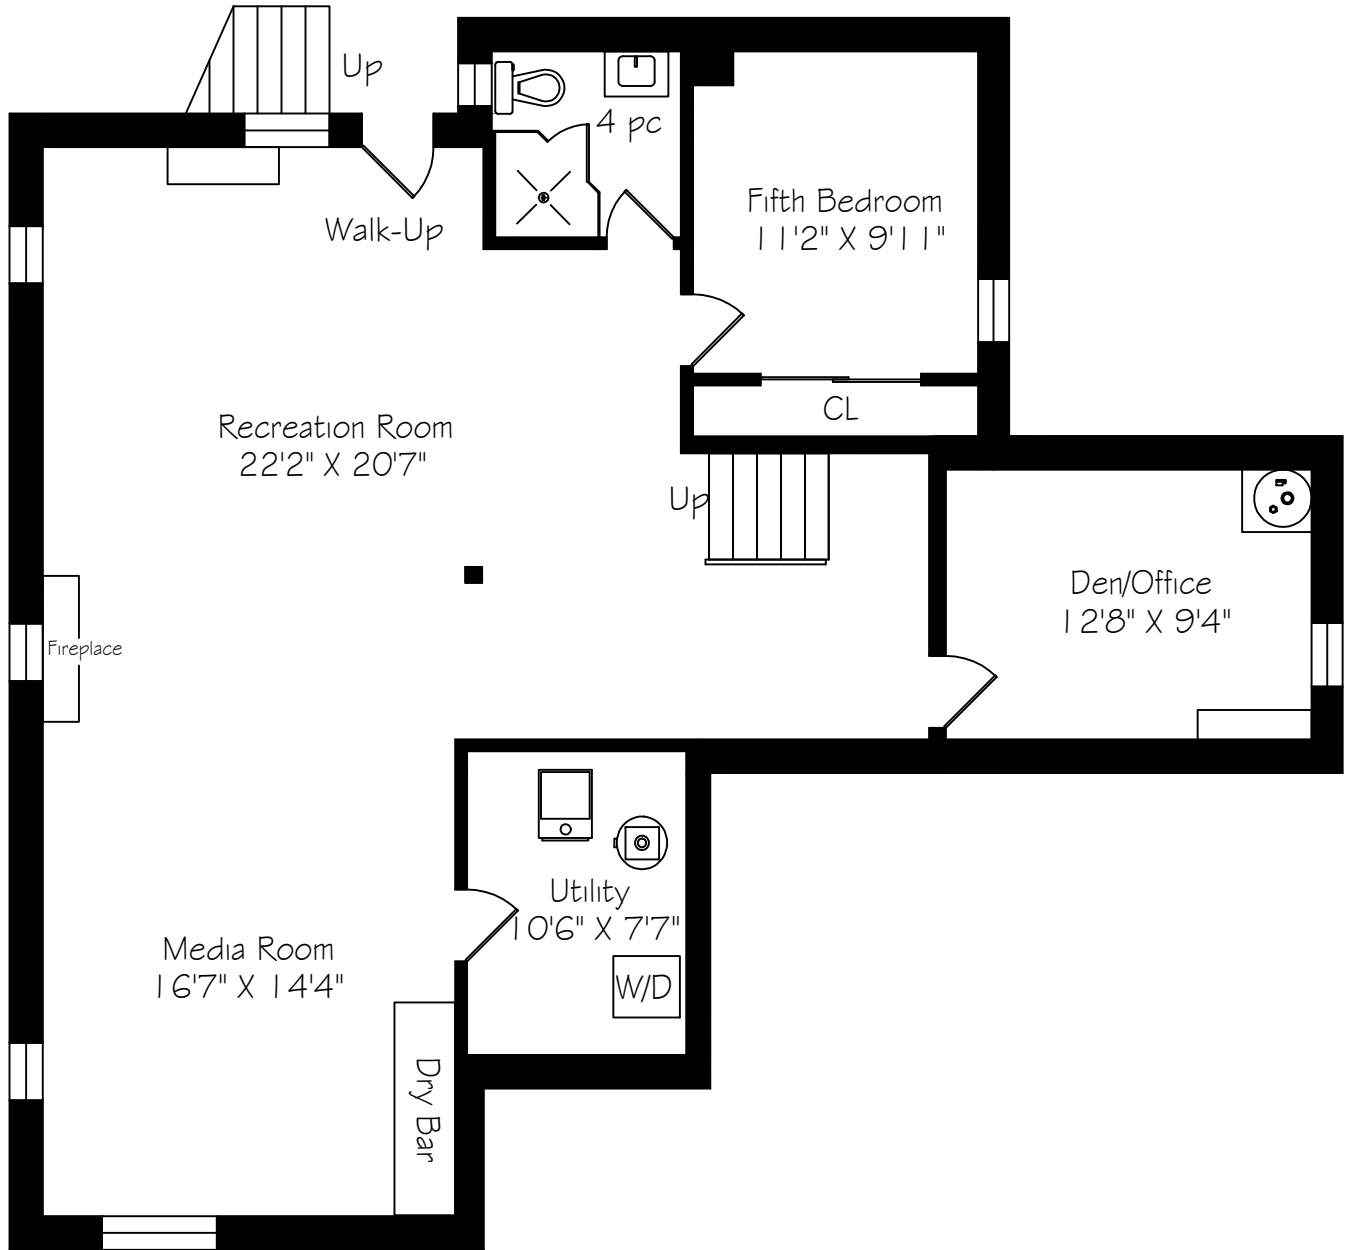

15 Talwood Drive

Main Floor
1371 Square Feet

Measurements and Calculations are approximate
To be used as guidelines only

15 Talwood Drive

Second Floor
1720 Square Feet

Measurements and Calculations are approximate
To be used as guidelines only

15 Talwood Drive

Lower Level
1358 Square Feet

Measurements and Calculations are approximate
To be used as guidelines only