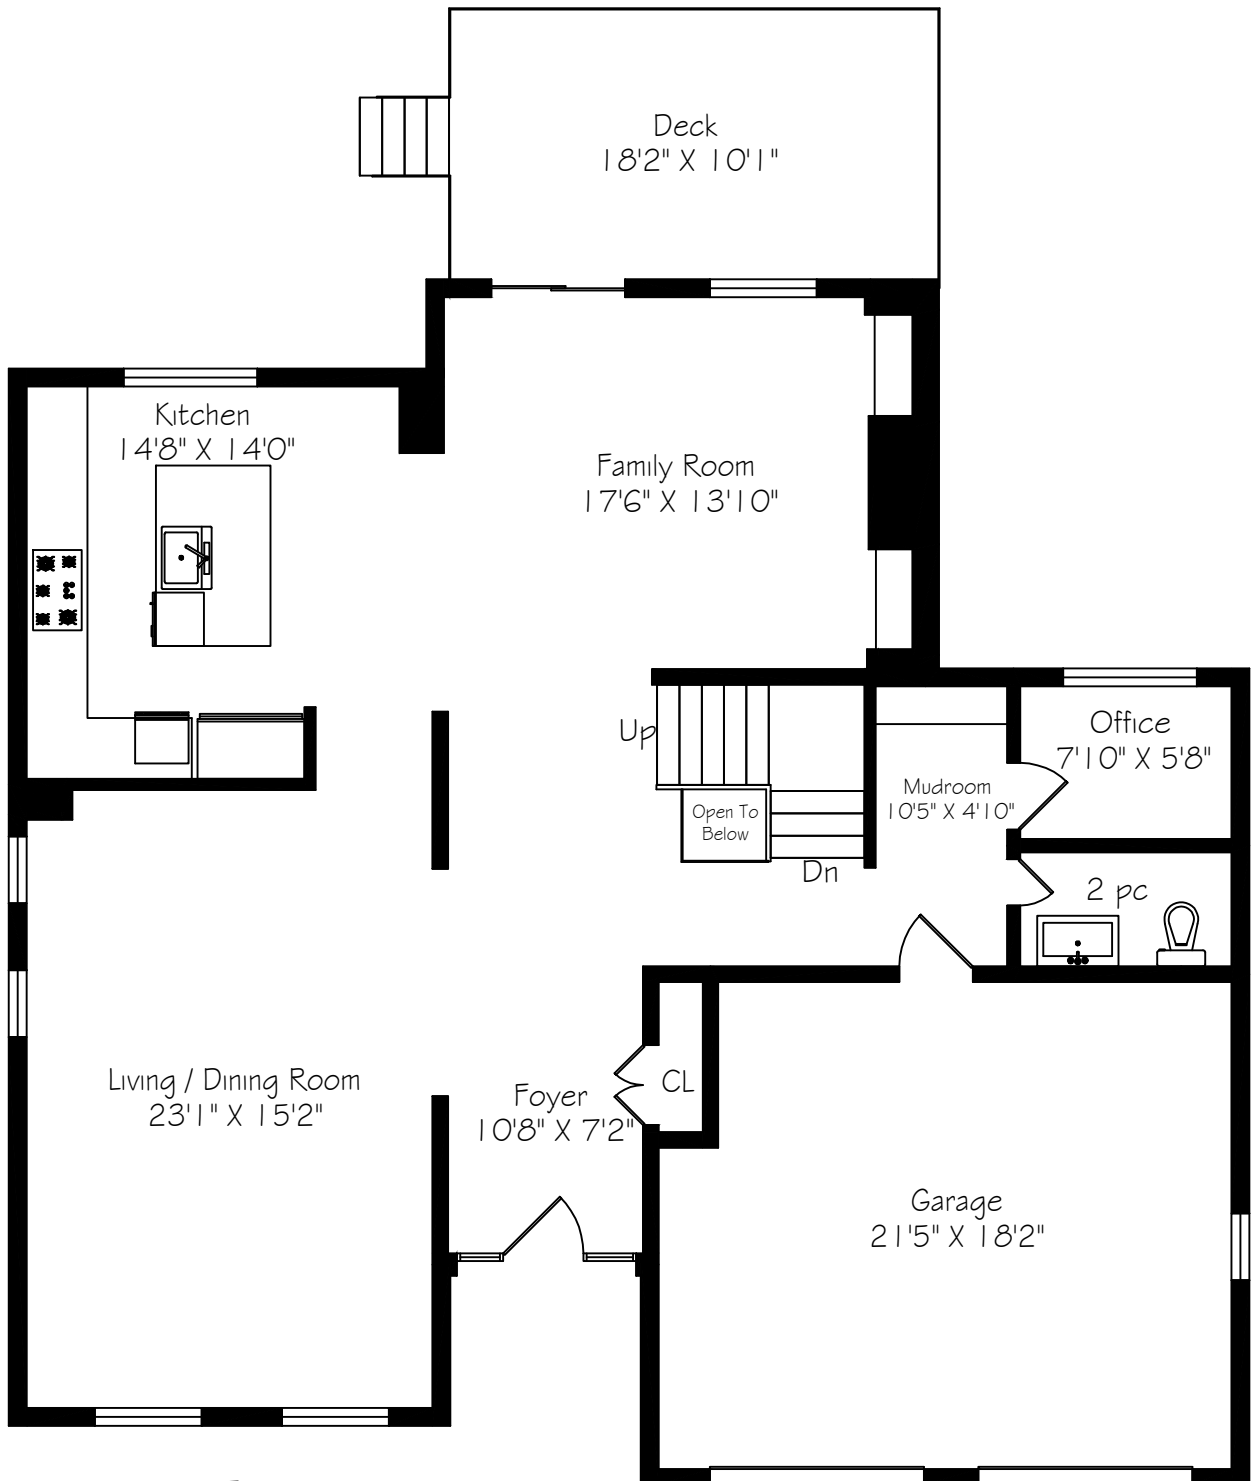

15 Talwood Drive

Main Floor
1371 Square Feet

Measurements and Calculations are approximate
To be used as guidelines only

15 Talwood Drive

Second Floor
1720 Square Feet

Measurements and Calculations are approximate
To be used as guidelines only

15 Talwood Drive

Lower Level
1358 Square Feet

Measurements and Calculations are approximate
To be used as guidelines only