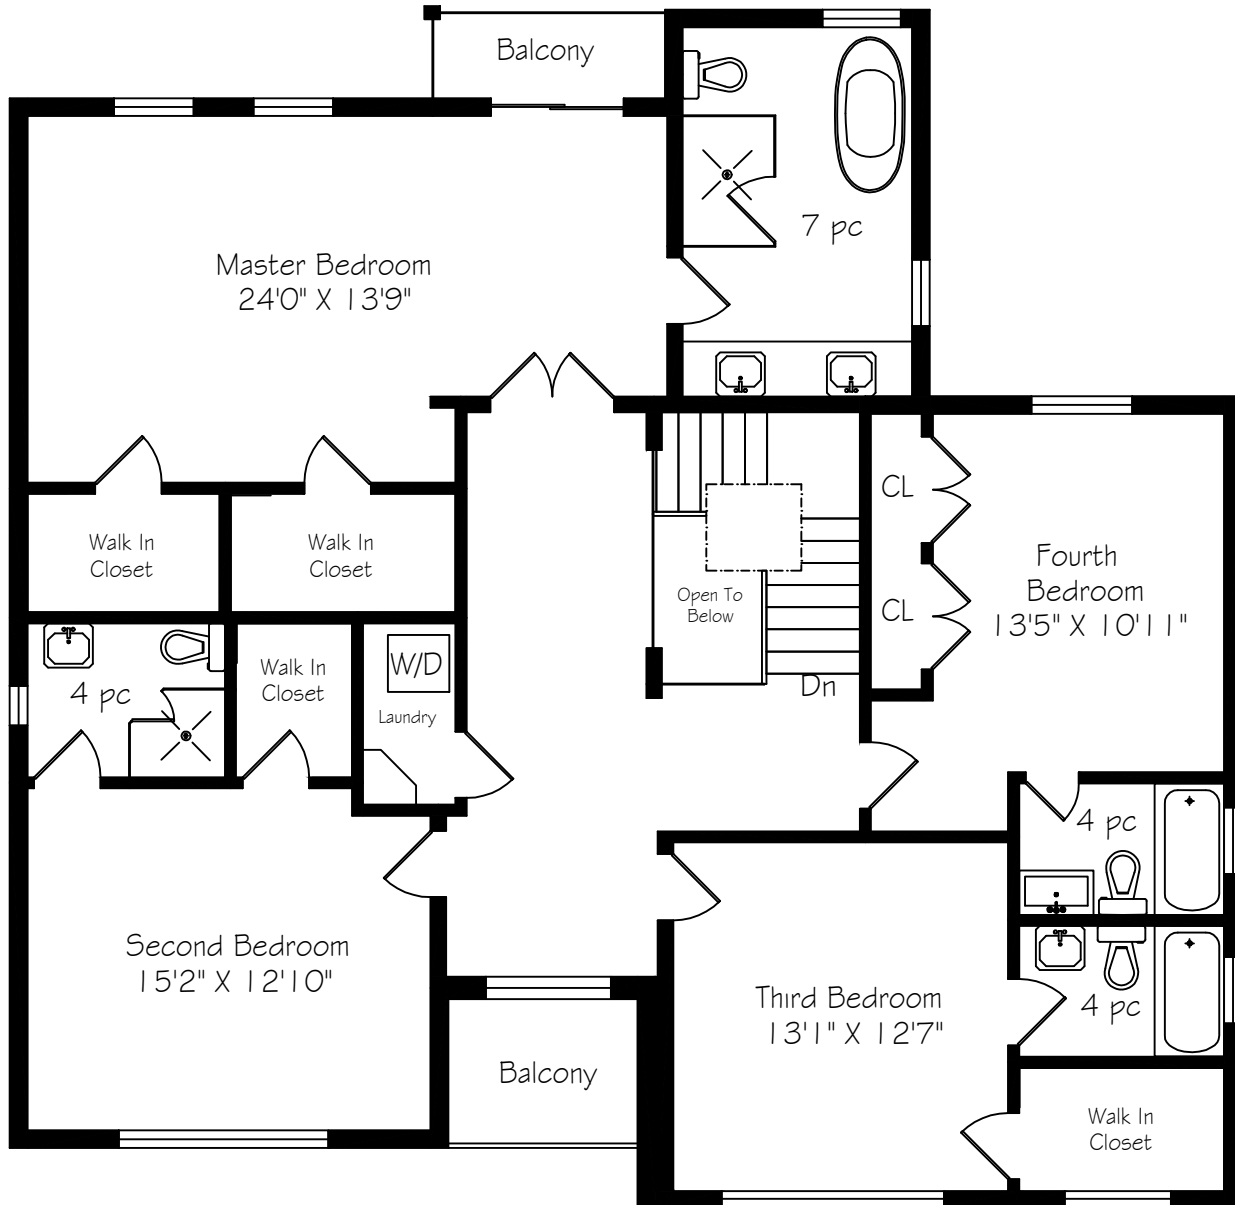

15 Talwood Drive

Main Floor
1371 Square Feet

Measurements and Calculations are approximate
To be used as guidelines only

15 Talwood Drive

Second Floor
1720 Square Feet

Measurements and Calculations are approximate
To be used as guidelines only

15 Talwood Drive

Lower Level
1358 Square Feet

Measurements and Calculations are approximate
To be used as guidelines only